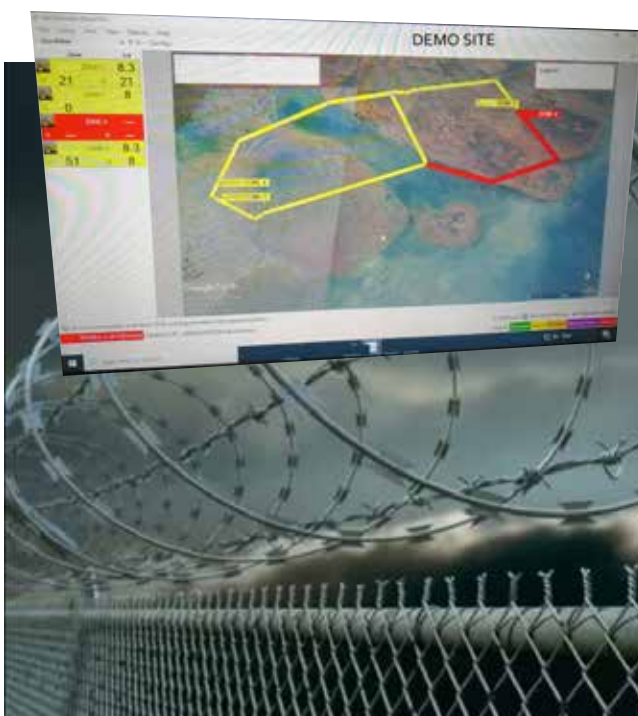

PERIMETER SECURITY

The physical perimeter fence is your first layer of defense on which we add intelligence on to it. To make it Detect, scare-off and Alert of any intrusion in real time. We notify you before the Intrusion. These intelligent systems reinforce deterrence and can be added on to stone wall, electric fence, razor wire, barbed wire, chain-link or mesh fences.

ELECTRIC FENCE

We monitor the electric fence using modern day energizers which provide deterrent by powering the fence with up to 10,000 volts. Their faultfinding intelligence can pin point the exact point of intrusion within your perimeter and alert you by SMS or visual/audible alarm.

STONE WALL

Add razor wire or electric fence on top and then opt for a second layer of defense explained in our services.

PERIMETER ANTI DIG

Utilizing Microphonic Cable, the system prevents intruders from gaining access into a protected area by digging underneath perimeter fence or try to climb on a non-electrified fence such as a chain link or mesh fence. This solution is designed to monitor and detect perimeter breach through the noise and vibrations produced during unauthorized access or vandalism.

ELECTRIC MONITORING - PC SOFTWARE

ELECTRIC FENCE ZONING

Subdividing an electric fence into small manageable zones for Accurate intrusion detection and accurate alarm response. Quicker fault finding. We can sub-divided your existing electric fence into zones of: 2, 4, up to 20 and up to 50 zones using a single Fence Energizer.